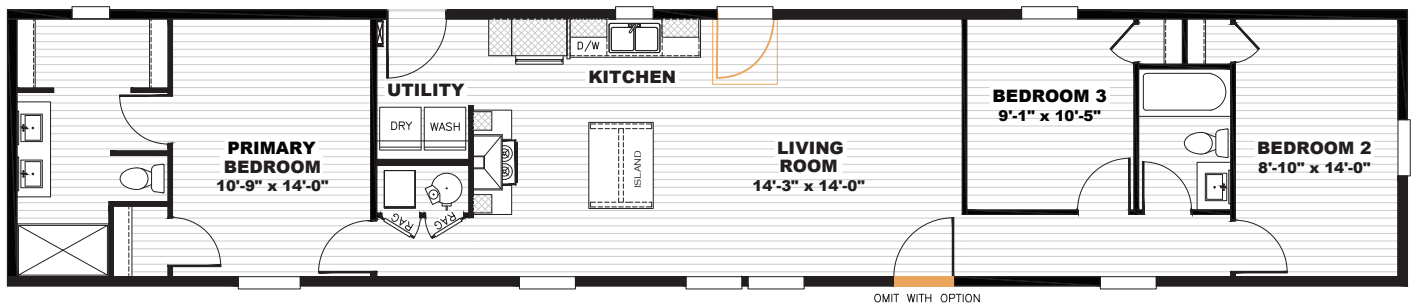

Tempo

INDEPENDENT RETAILER EXCLUSIVE

Sweet Caroline

51TEM16763BH23 | 3 beds | 2 baths | 1,140 sq. ft.

 Alternate Door Location Available

- Full Drywall Throughout
- DuraCraft® Cabinets
- Frigidaire® Stainless Steel Appliance Package
- Craftsman Style Front Door
- Ecobee® Smart Thermostat
- Carrier® Furnace